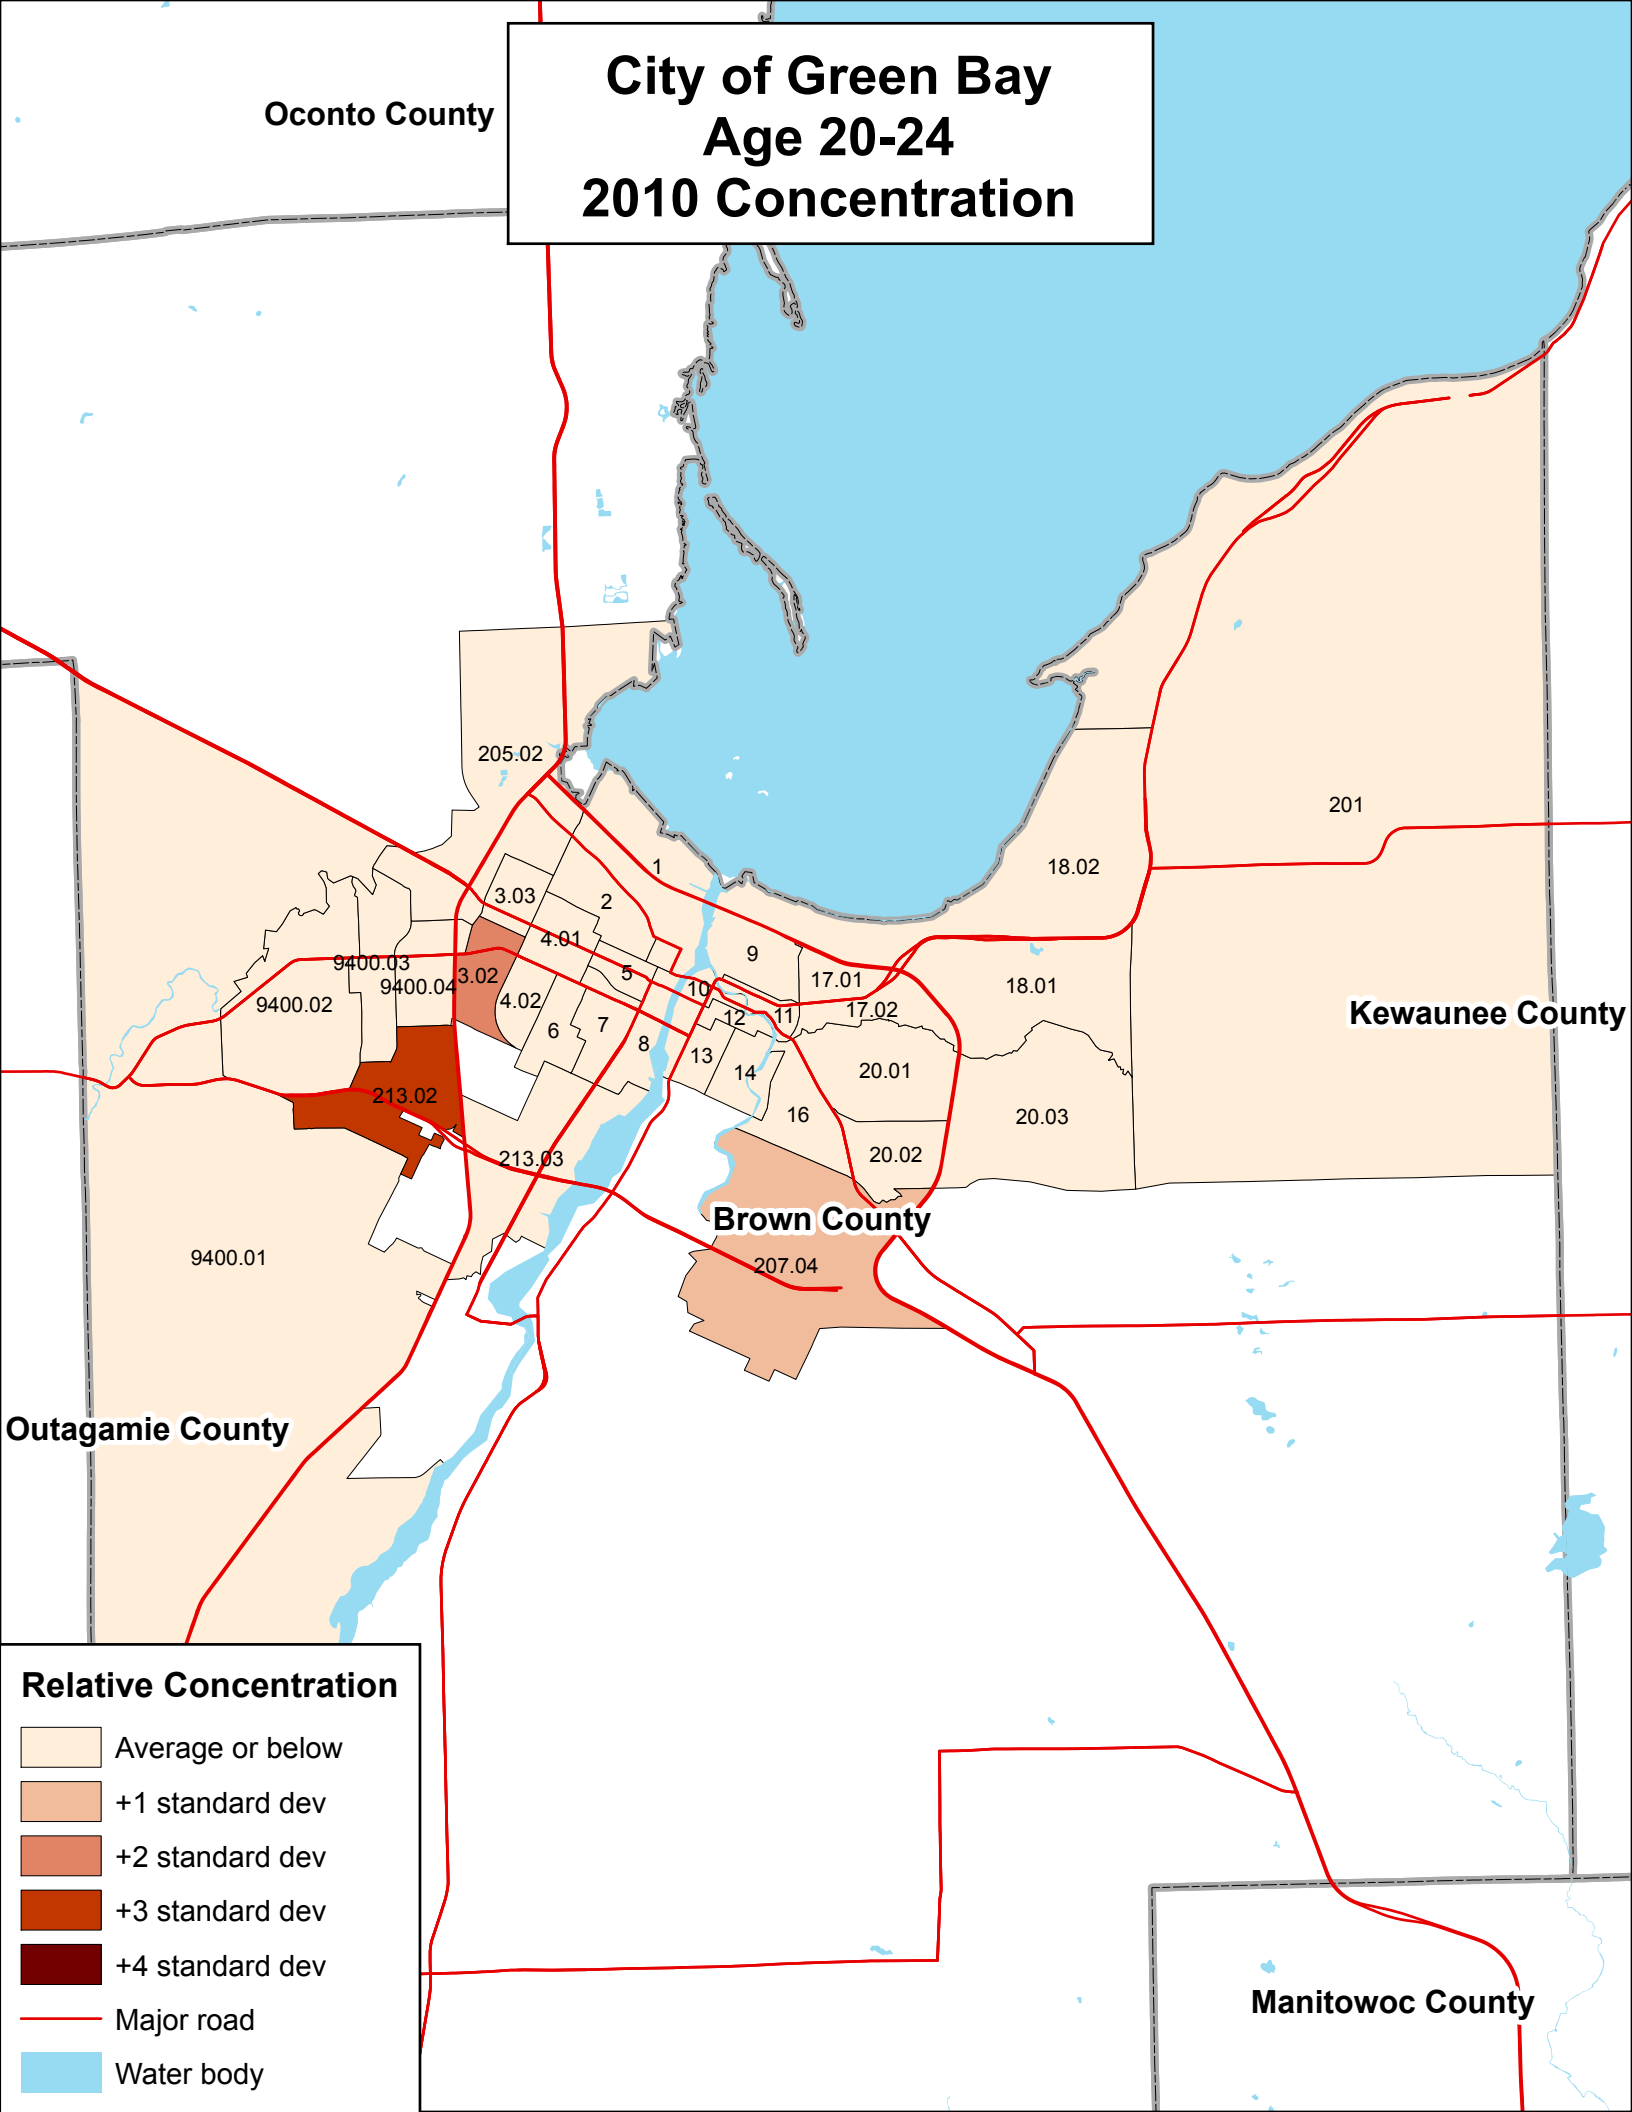

# City of Green Bay Age 20-24 2010 Concentration

Oconto County

201

Kewaunee County

Brown County

9400.01

207.04

Outagamie County

Manitowoc County

## Relative Concentration

- Average or below
- +1 standard dev
- +2 standard dev
- +3 standard dev
- +4 standard dev
- Major road
- Water body