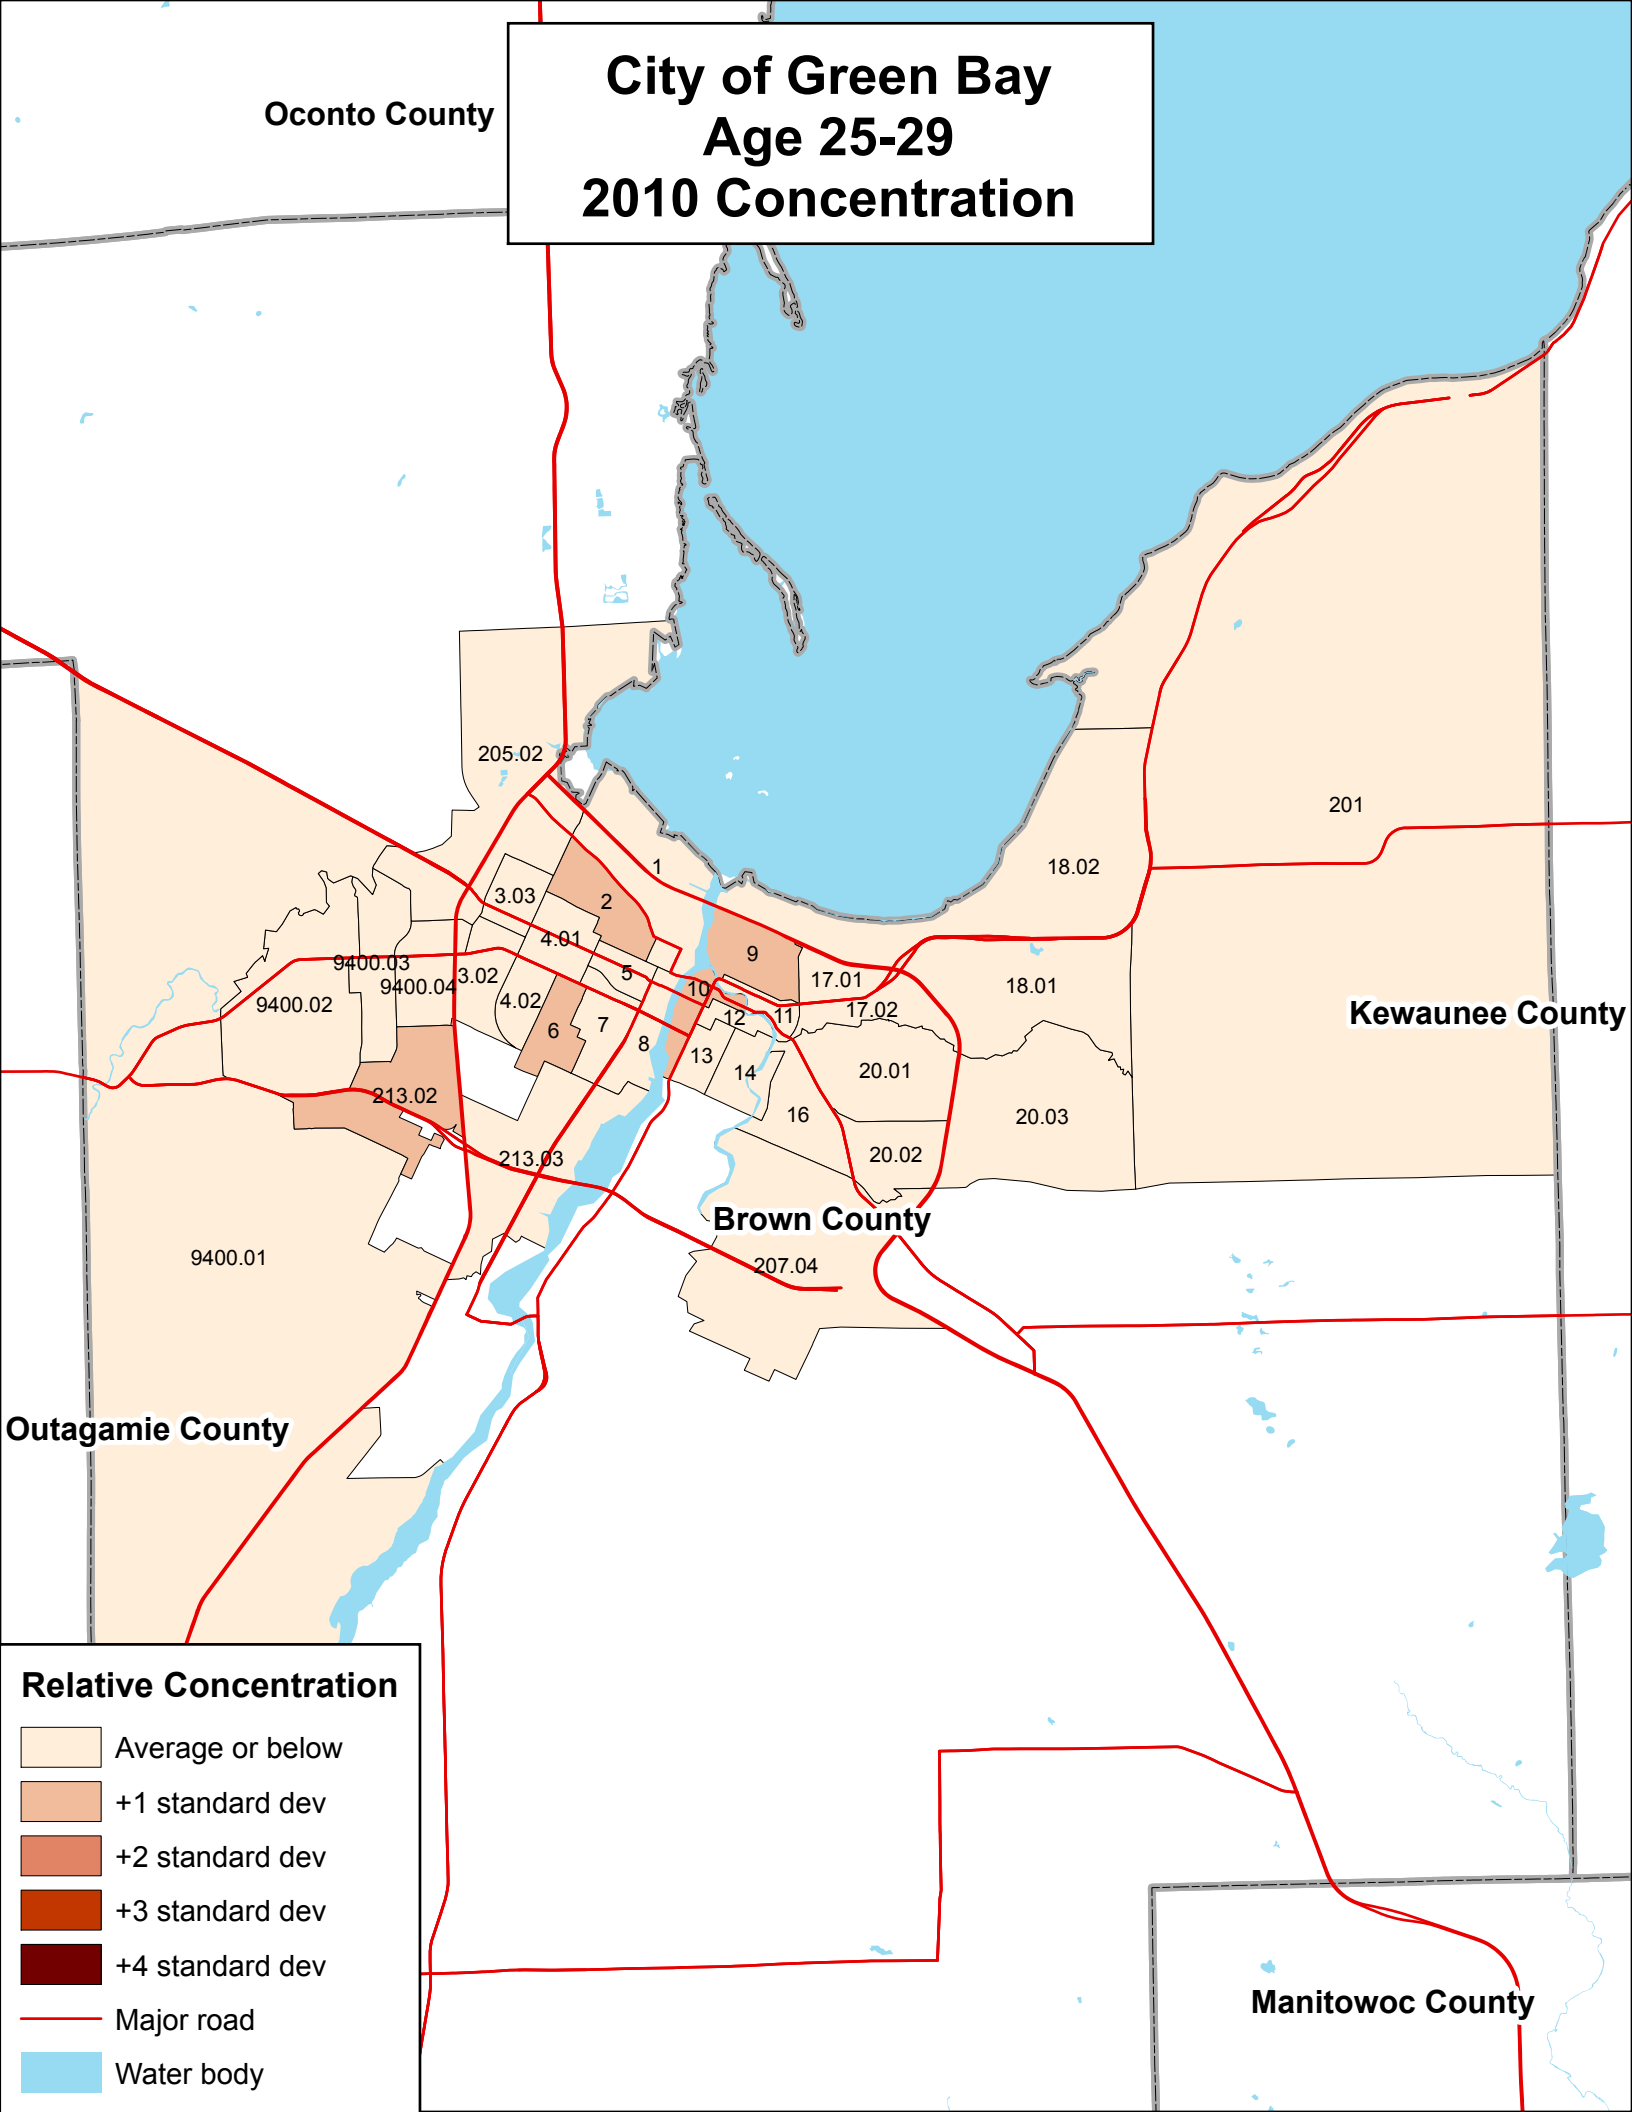

# City of Green Bay Age 25-29 2010 Concentration

Oconto County

201

18.02

Kewaunee County

Brown County

9400.01

207.04

Outagamie County

Manitowoc County

## Relative Concentration

- Average or below
- +1 standard dev
- +2 standard dev
- +3 standard dev
- +4 standard dev
- Major road
- Water body