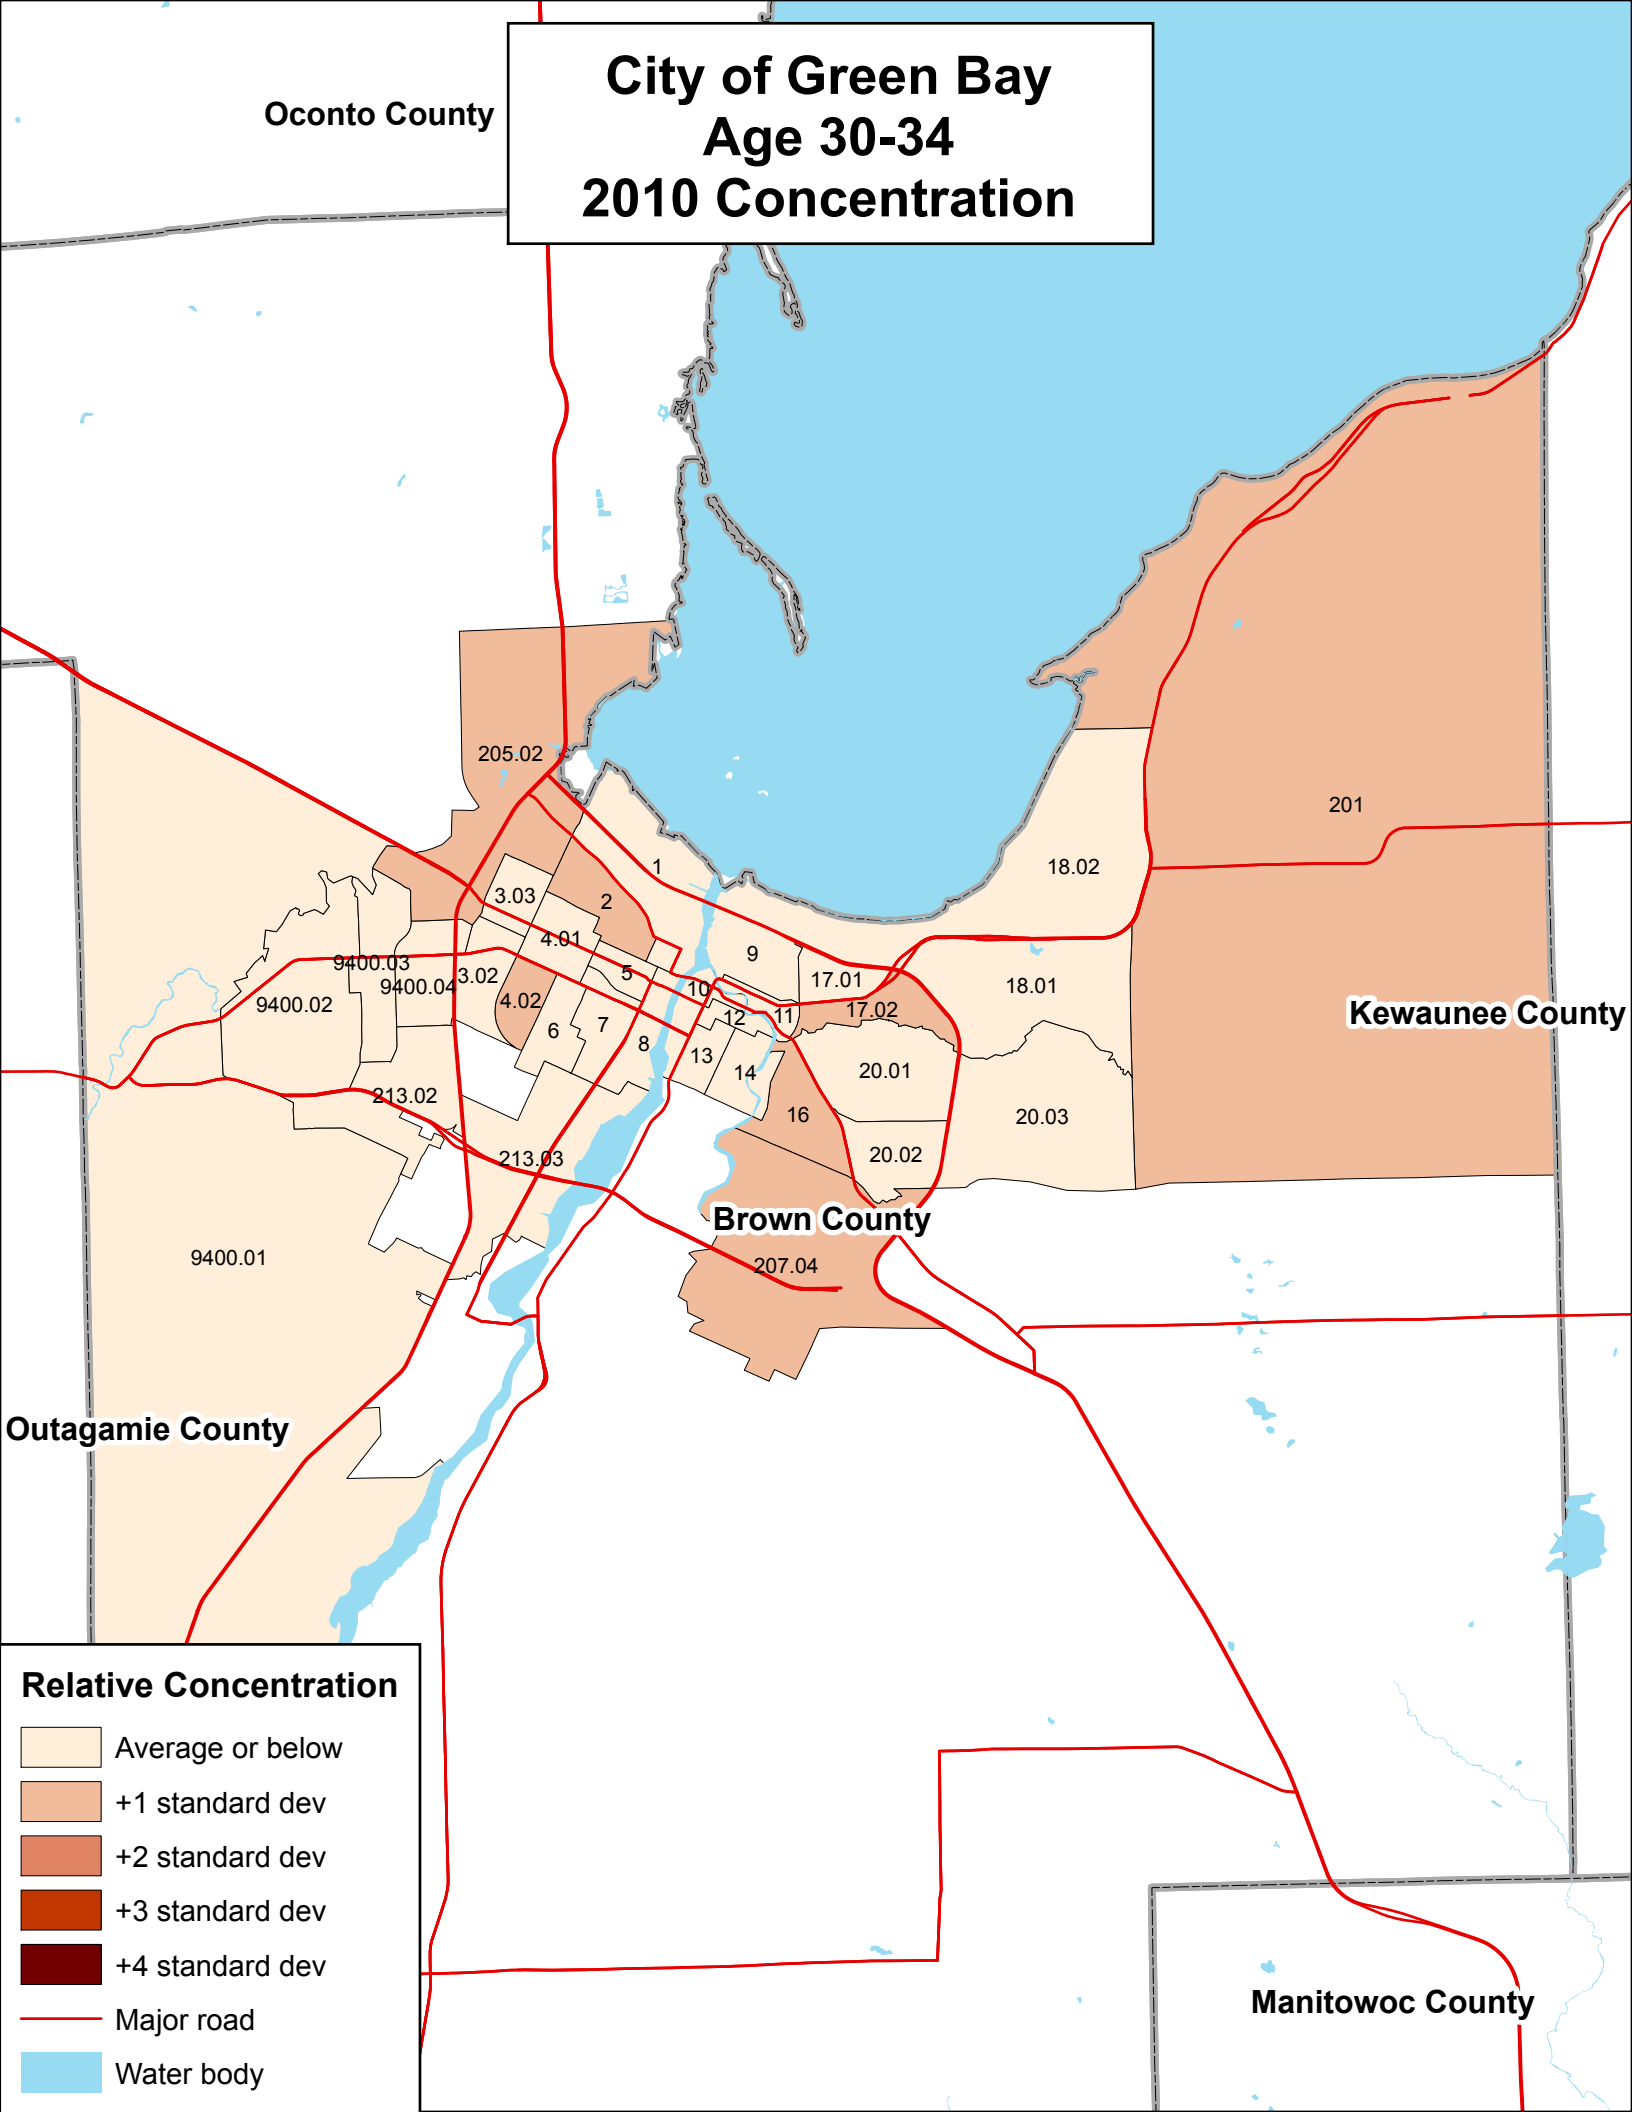

City of Green Bay Age 30-34 2010 Concentration

Oconto County

201

Kewaunee County

Brown County

9400.01

Outagamie County

Manitowoc County

Relative Concentration

- Average or below
- +1 standard dev
- +2 standard dev
- +3 standard dev
- +4 standard dev
- Major road
- Water body