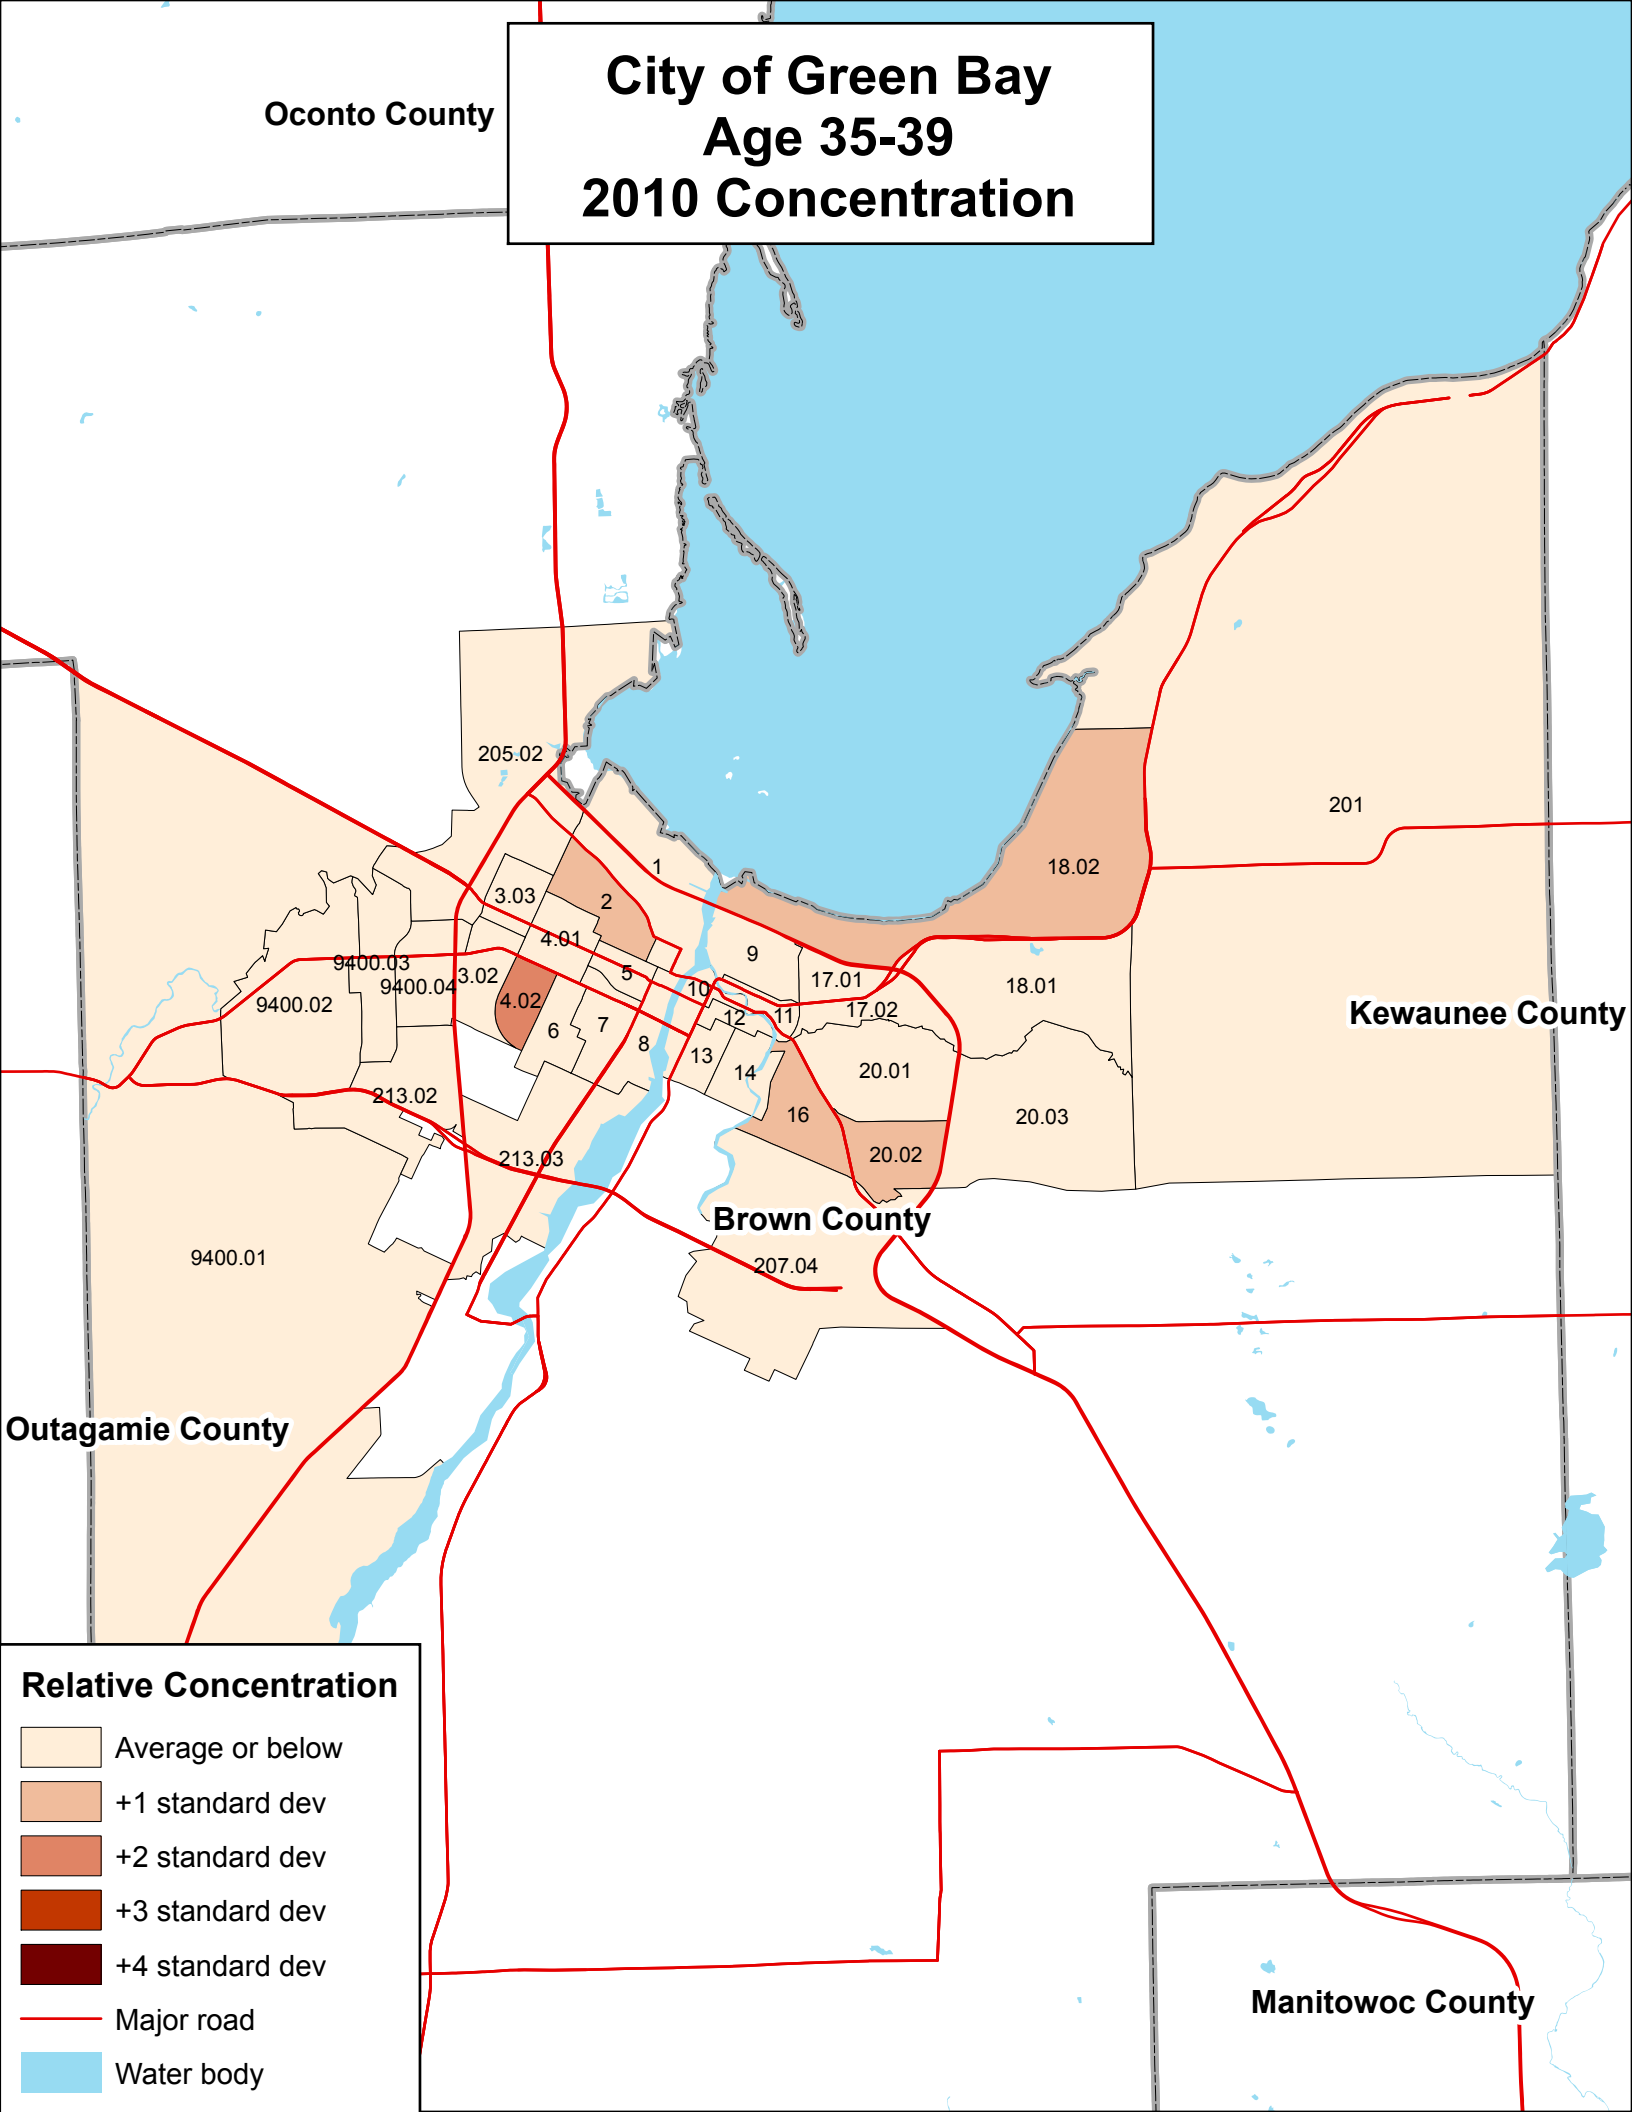

# City of Green Bay Age 35-39 2010 Concentration

Oconto County

201

Kewaunee County

Brown County

9400.01

207.04

Outagamie County

Manitowoc County

## Relative Concentration

- Average or below
- +1 standard dev
- +2 standard dev
- +3 standard dev
- +4 standard dev
- Major road
- Water body