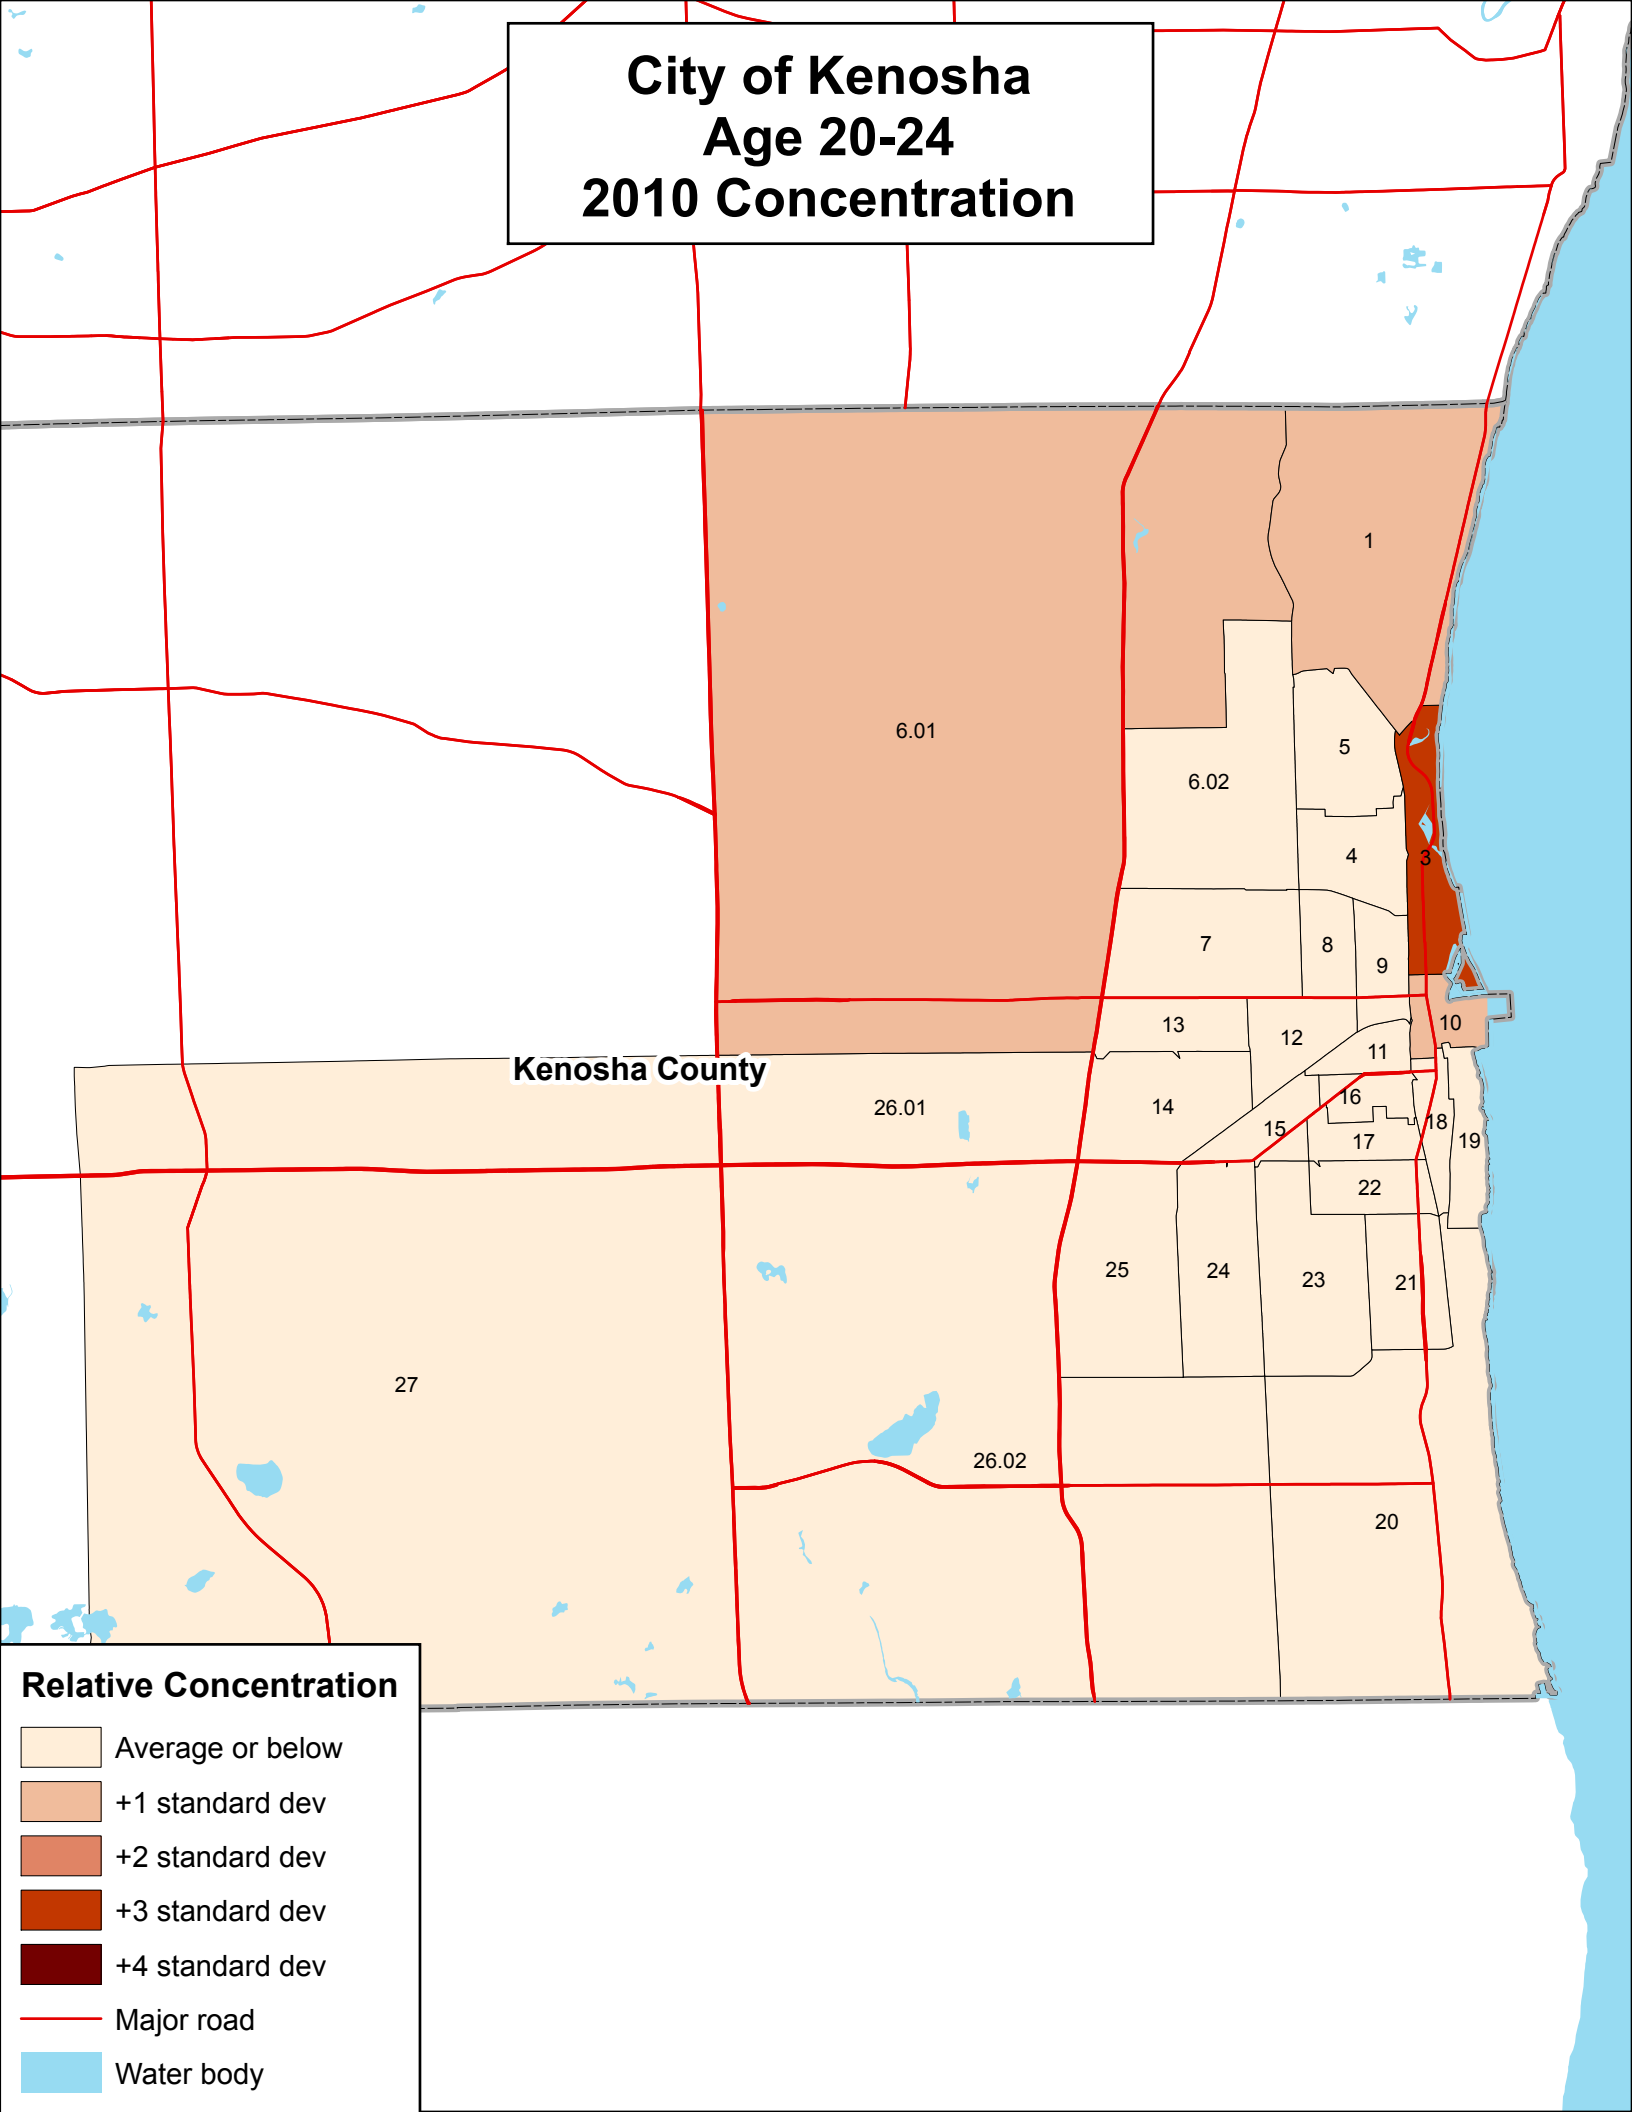

# City of Kenosha Age 20-24 2010 Concentration

Kenosha County

## Relative Concentration

- Average or below
- +1 standard dev
- +2 standard dev
- +3 standard dev
- +4 standard dev
- Major road
- Water body