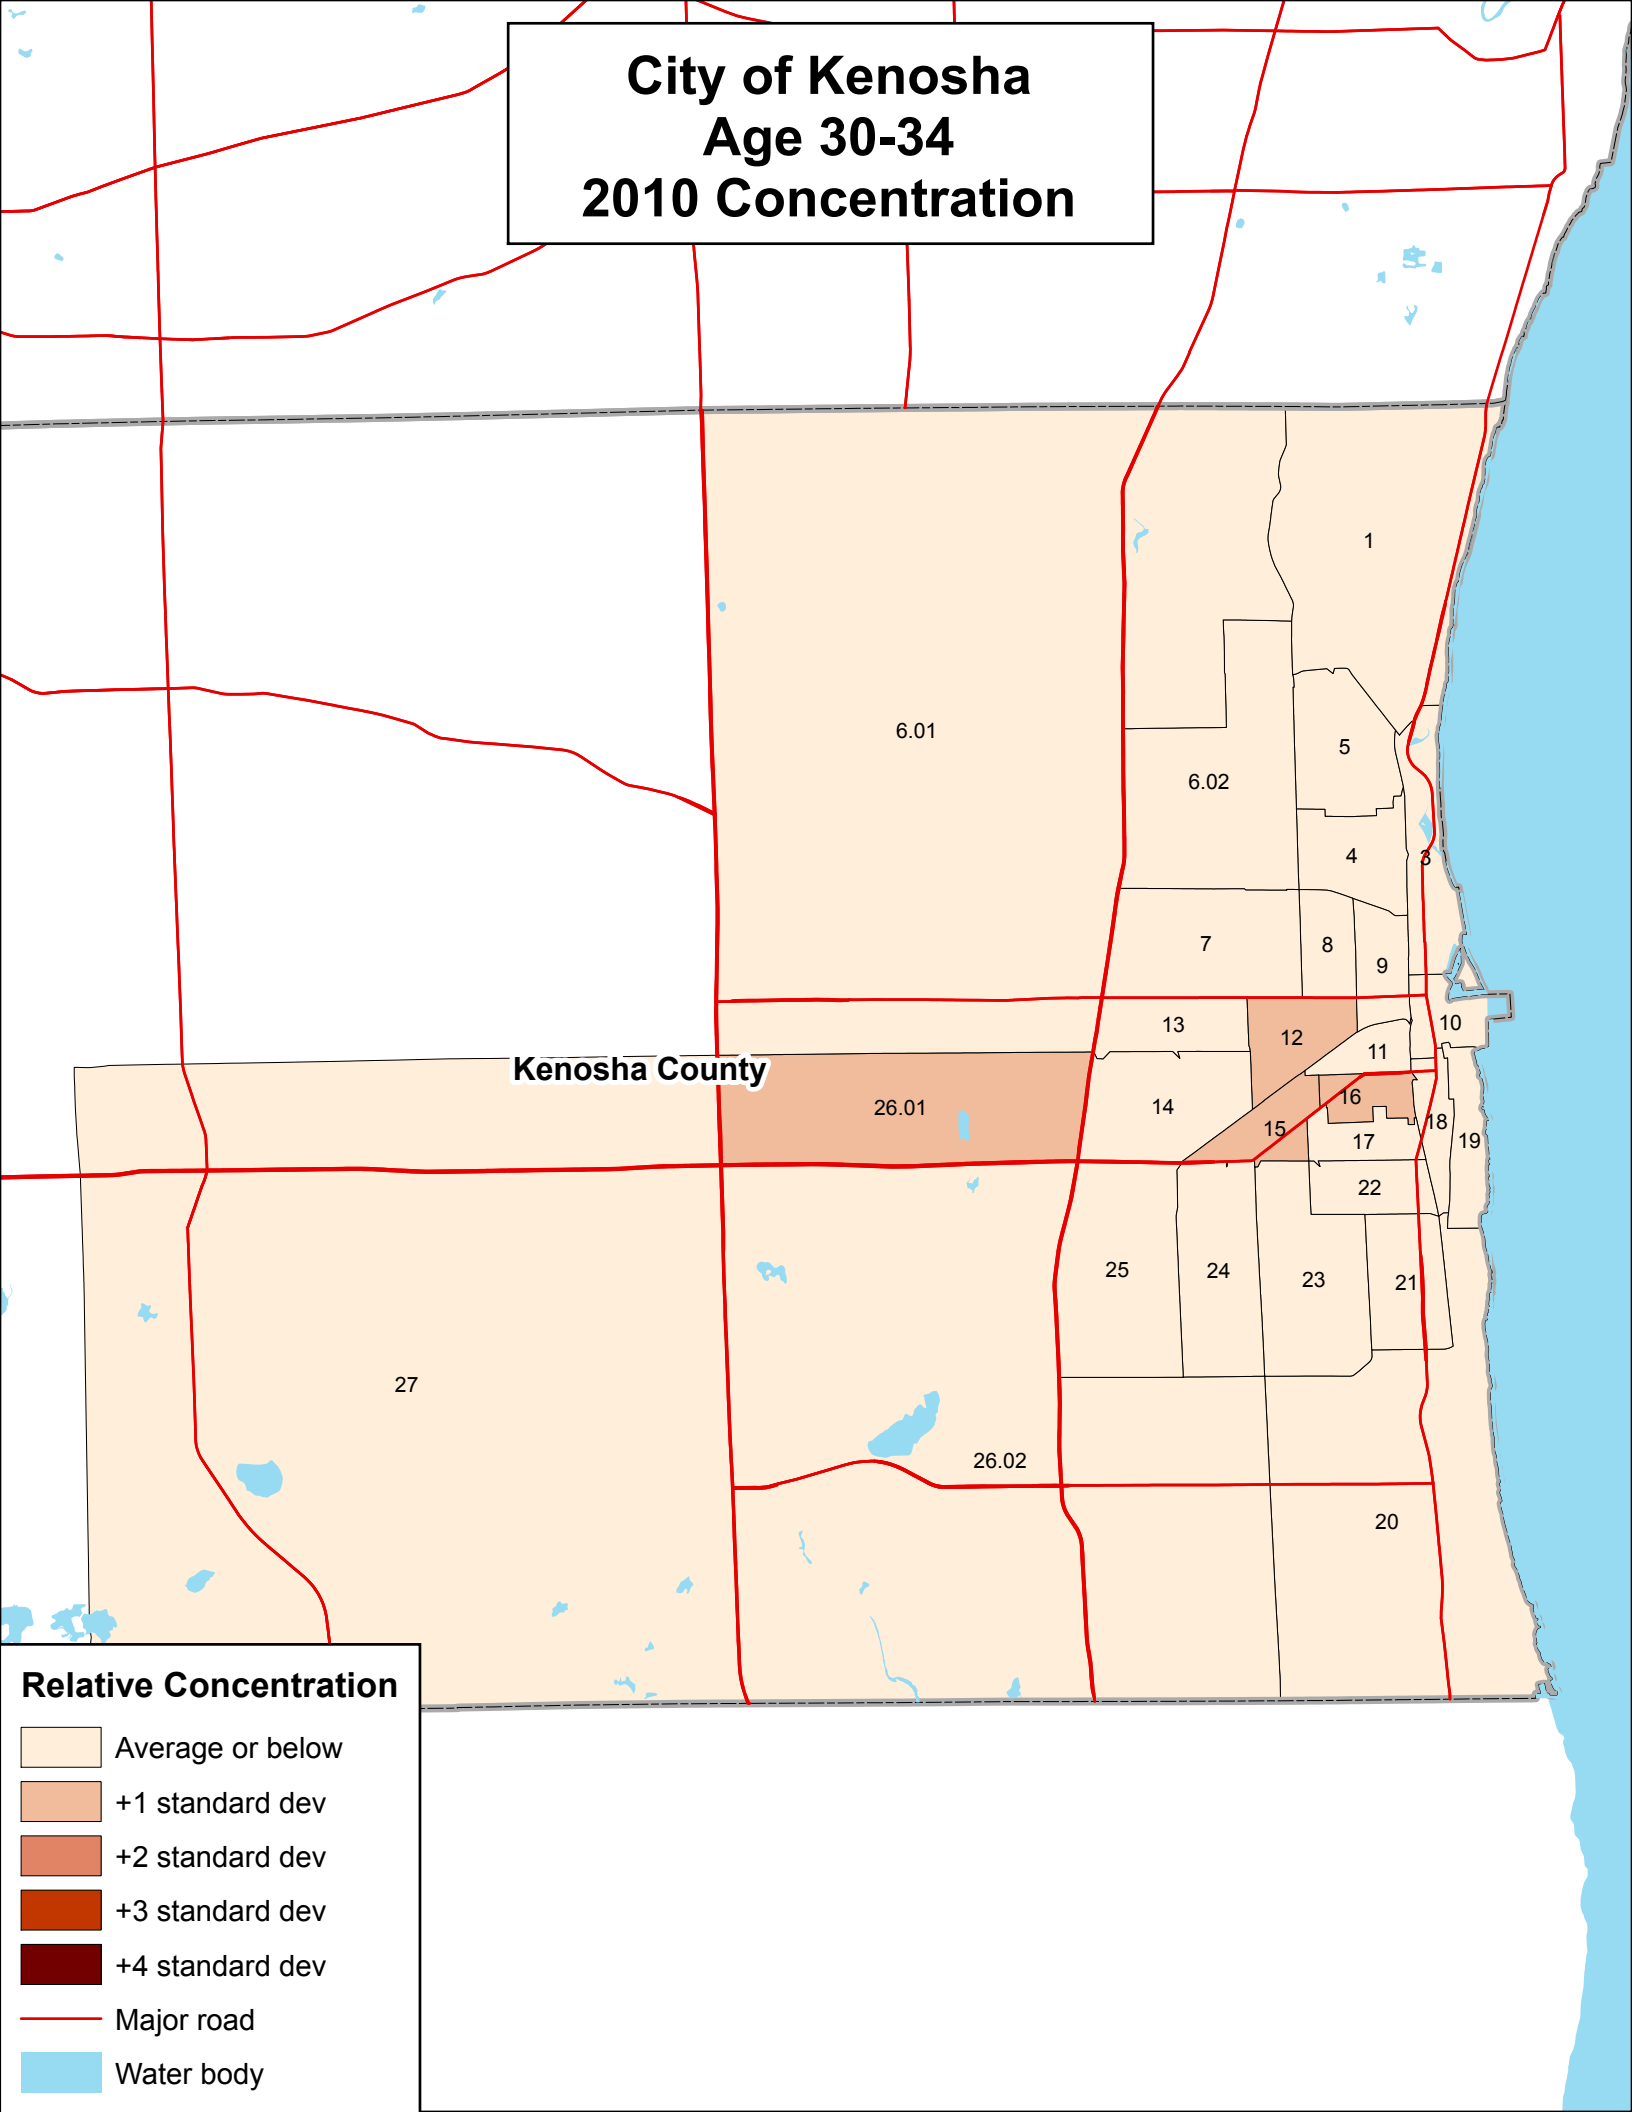

City of Kenosha Age 30-34 2010 Concentration

Kenosha County

Relative Concentration

- Average or below
- +1 standard dev
- +2 standard dev
- +3 standard dev
- +4 standard dev
- Major road
- Water body