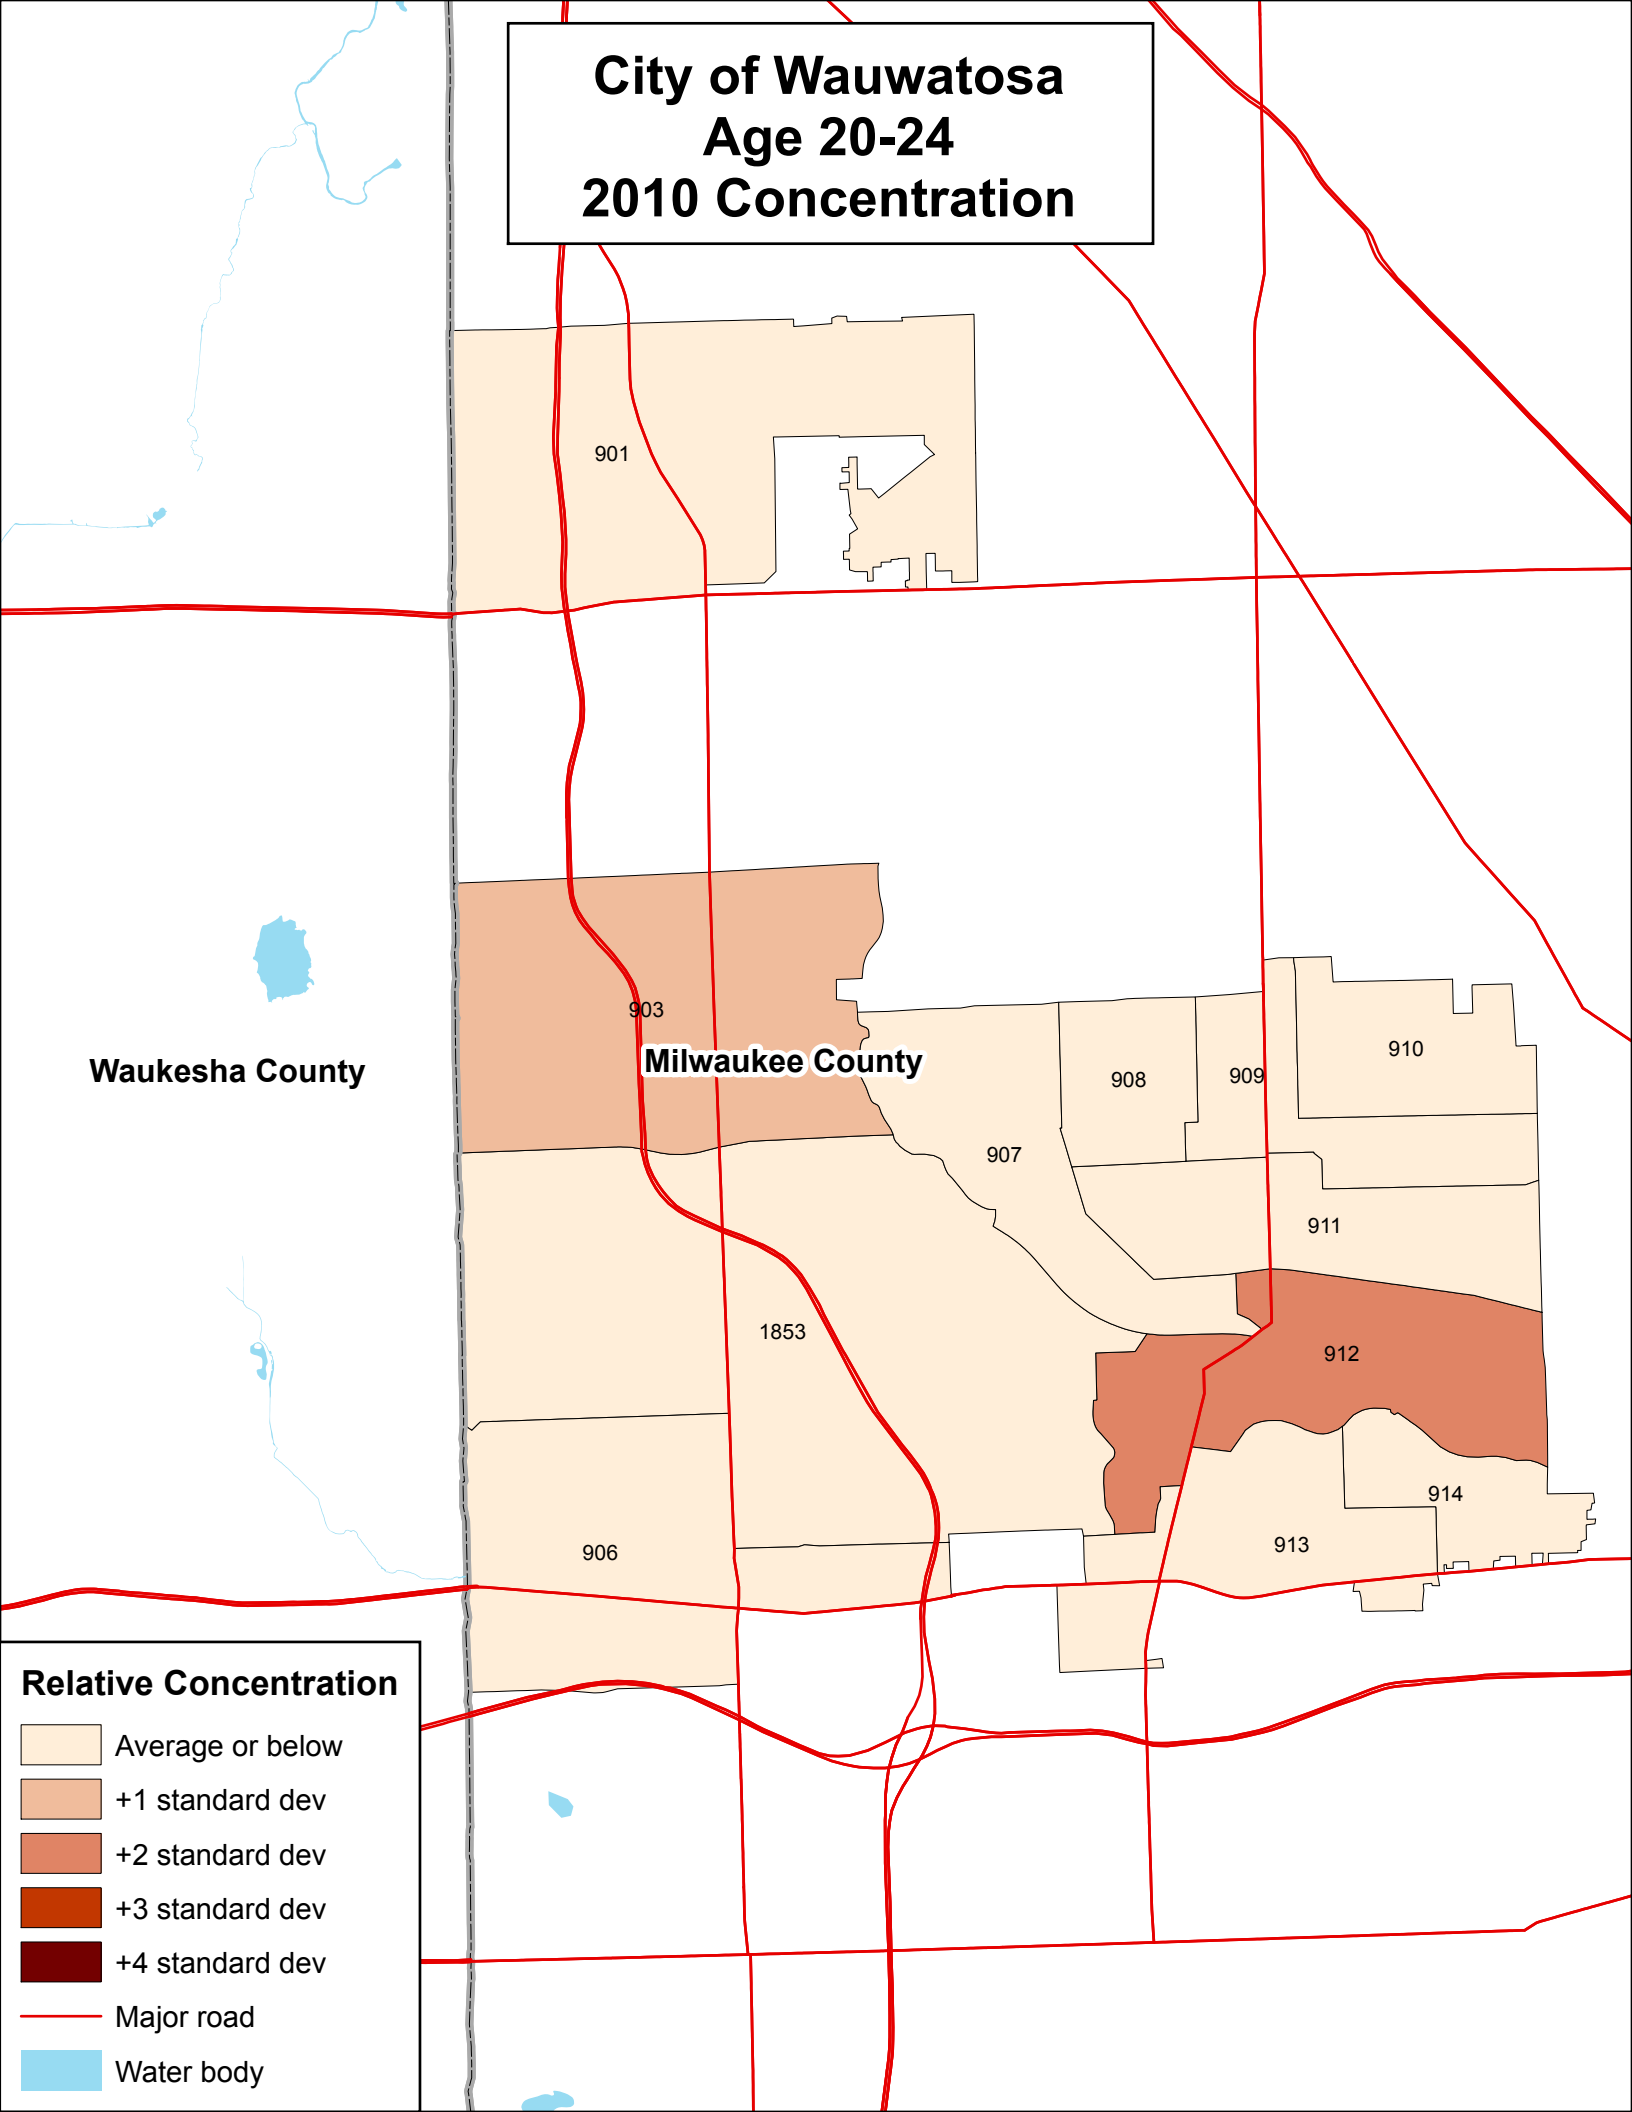

City of Wauwatosa Age 20-24 2010 Concentration

Waukesha County

Milwaukee County

Relative Concentration

- Average or below
- +1 standard dev
- +2 standard dev
- +3 standard dev
- +4 standard dev
- Major road
- Water body