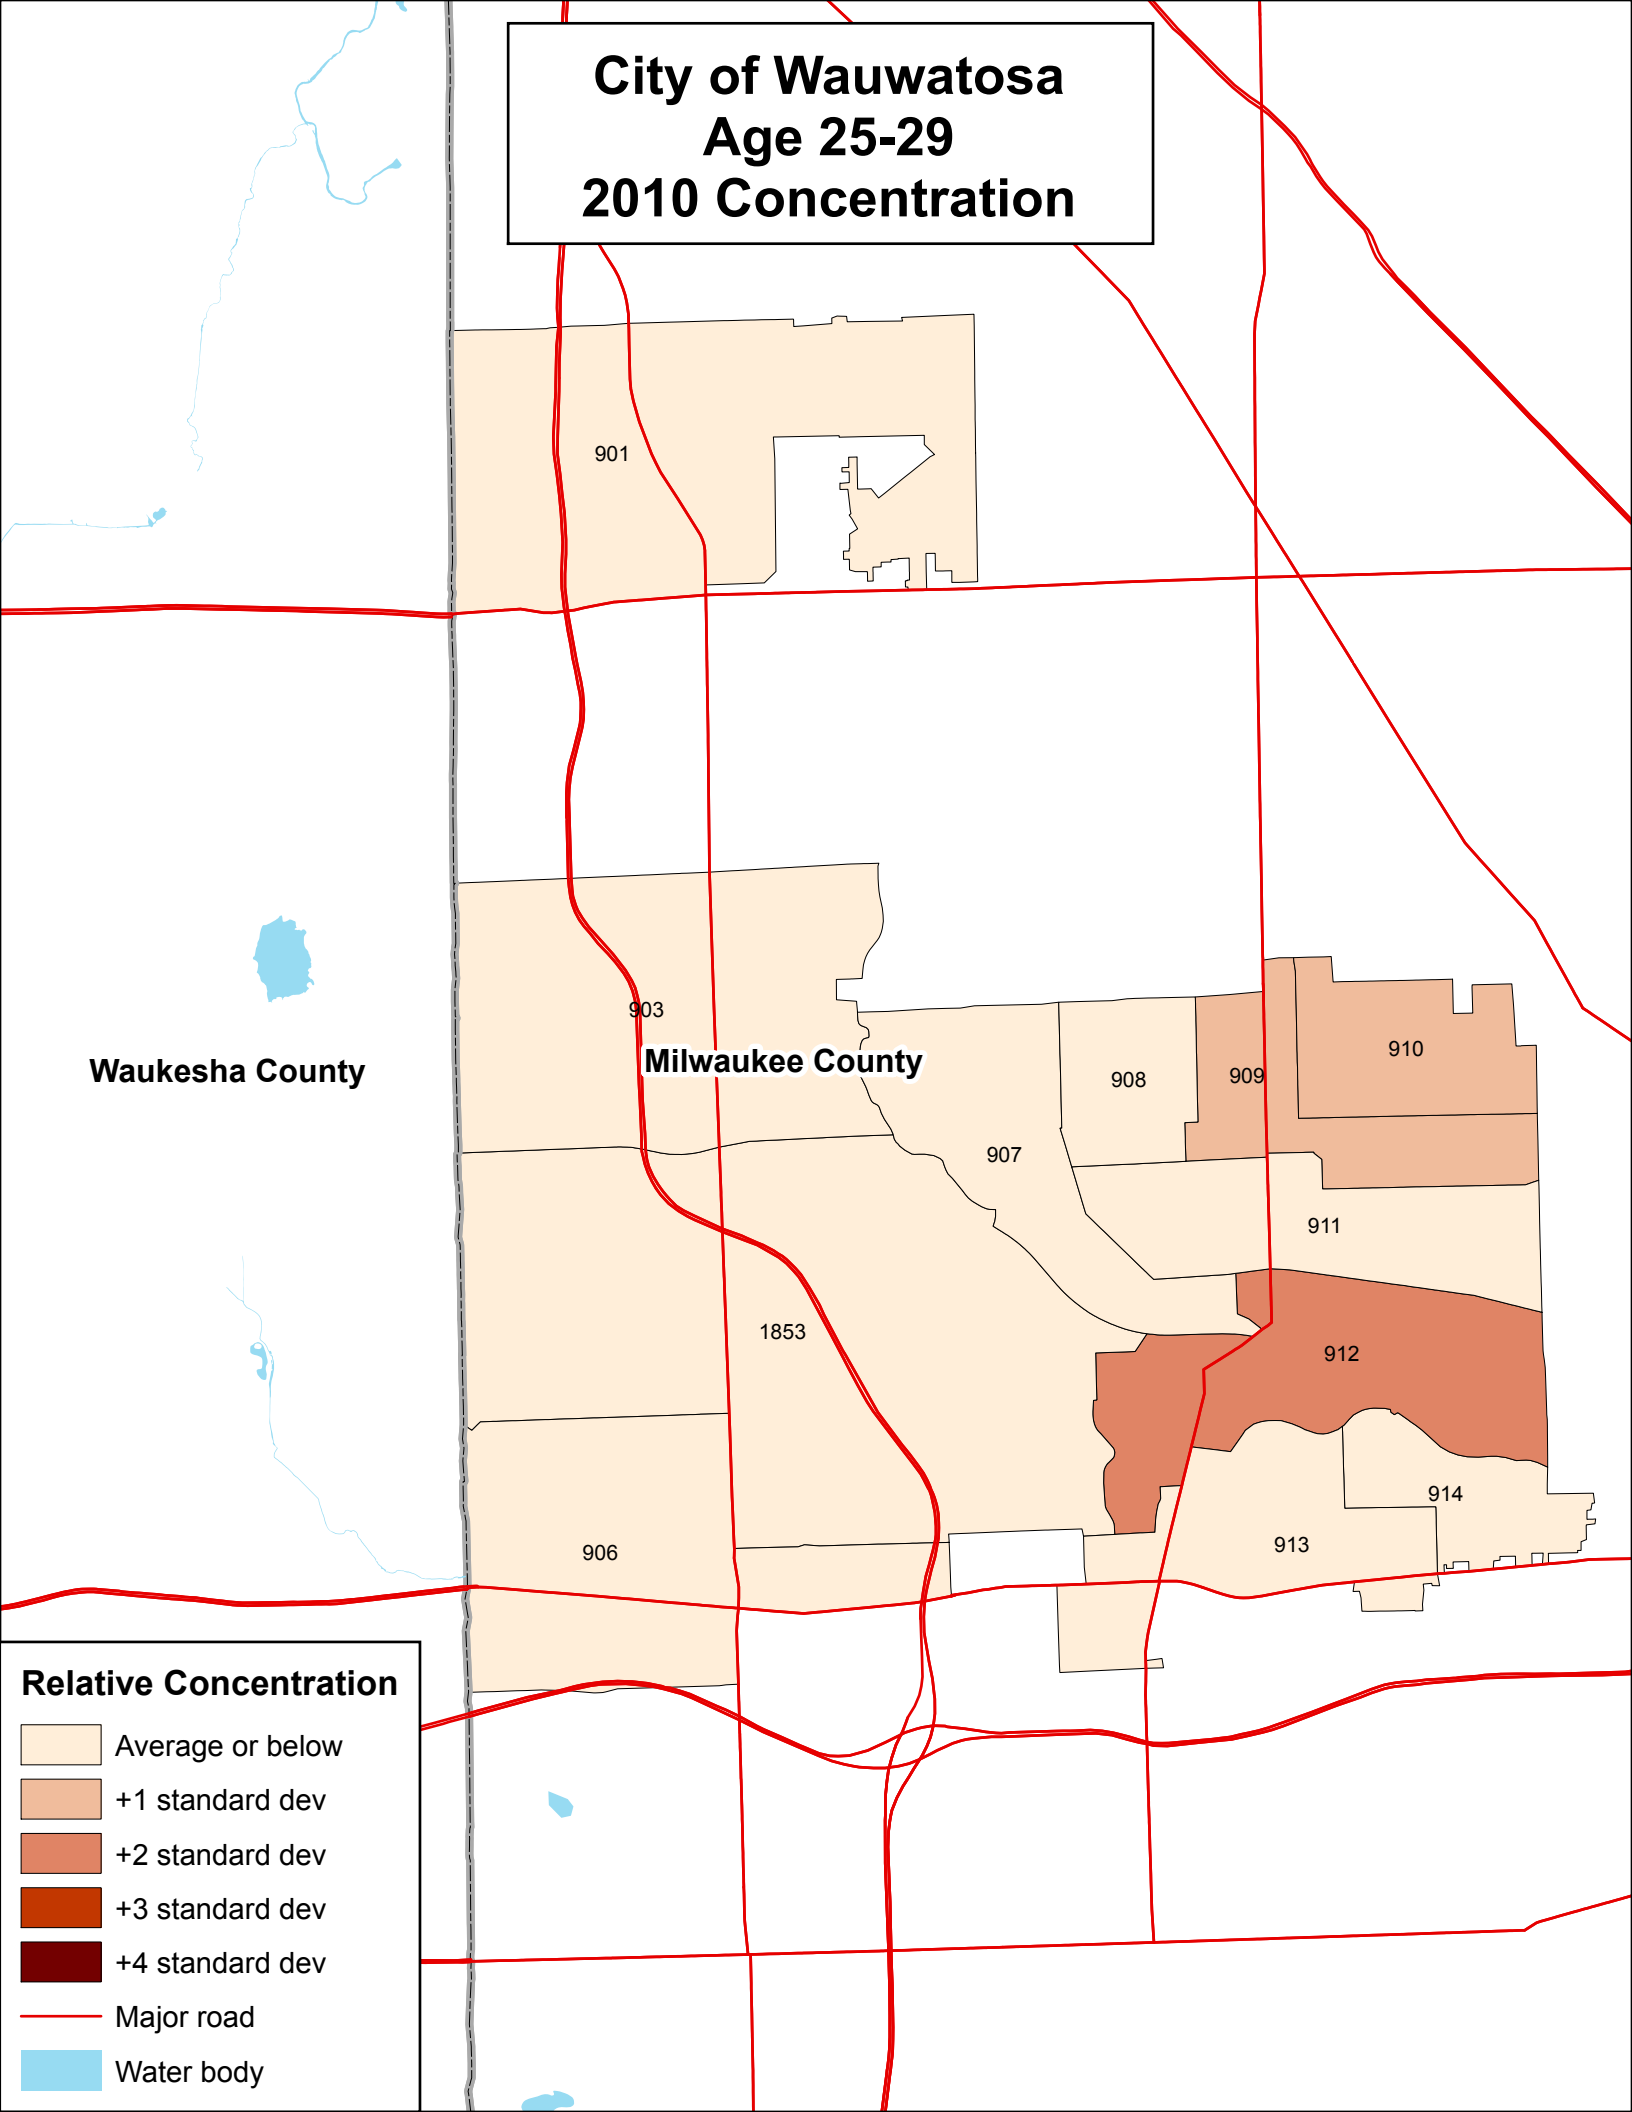

# City of Wauwatosa Age 25-29 2010 Concentration

Waukesha County

Milwaukee County

## Relative Concentration

- Average or below
- +1 standard dev
- +2 standard dev
- +3 standard dev
- +4 standard dev
- Major road
- Water body