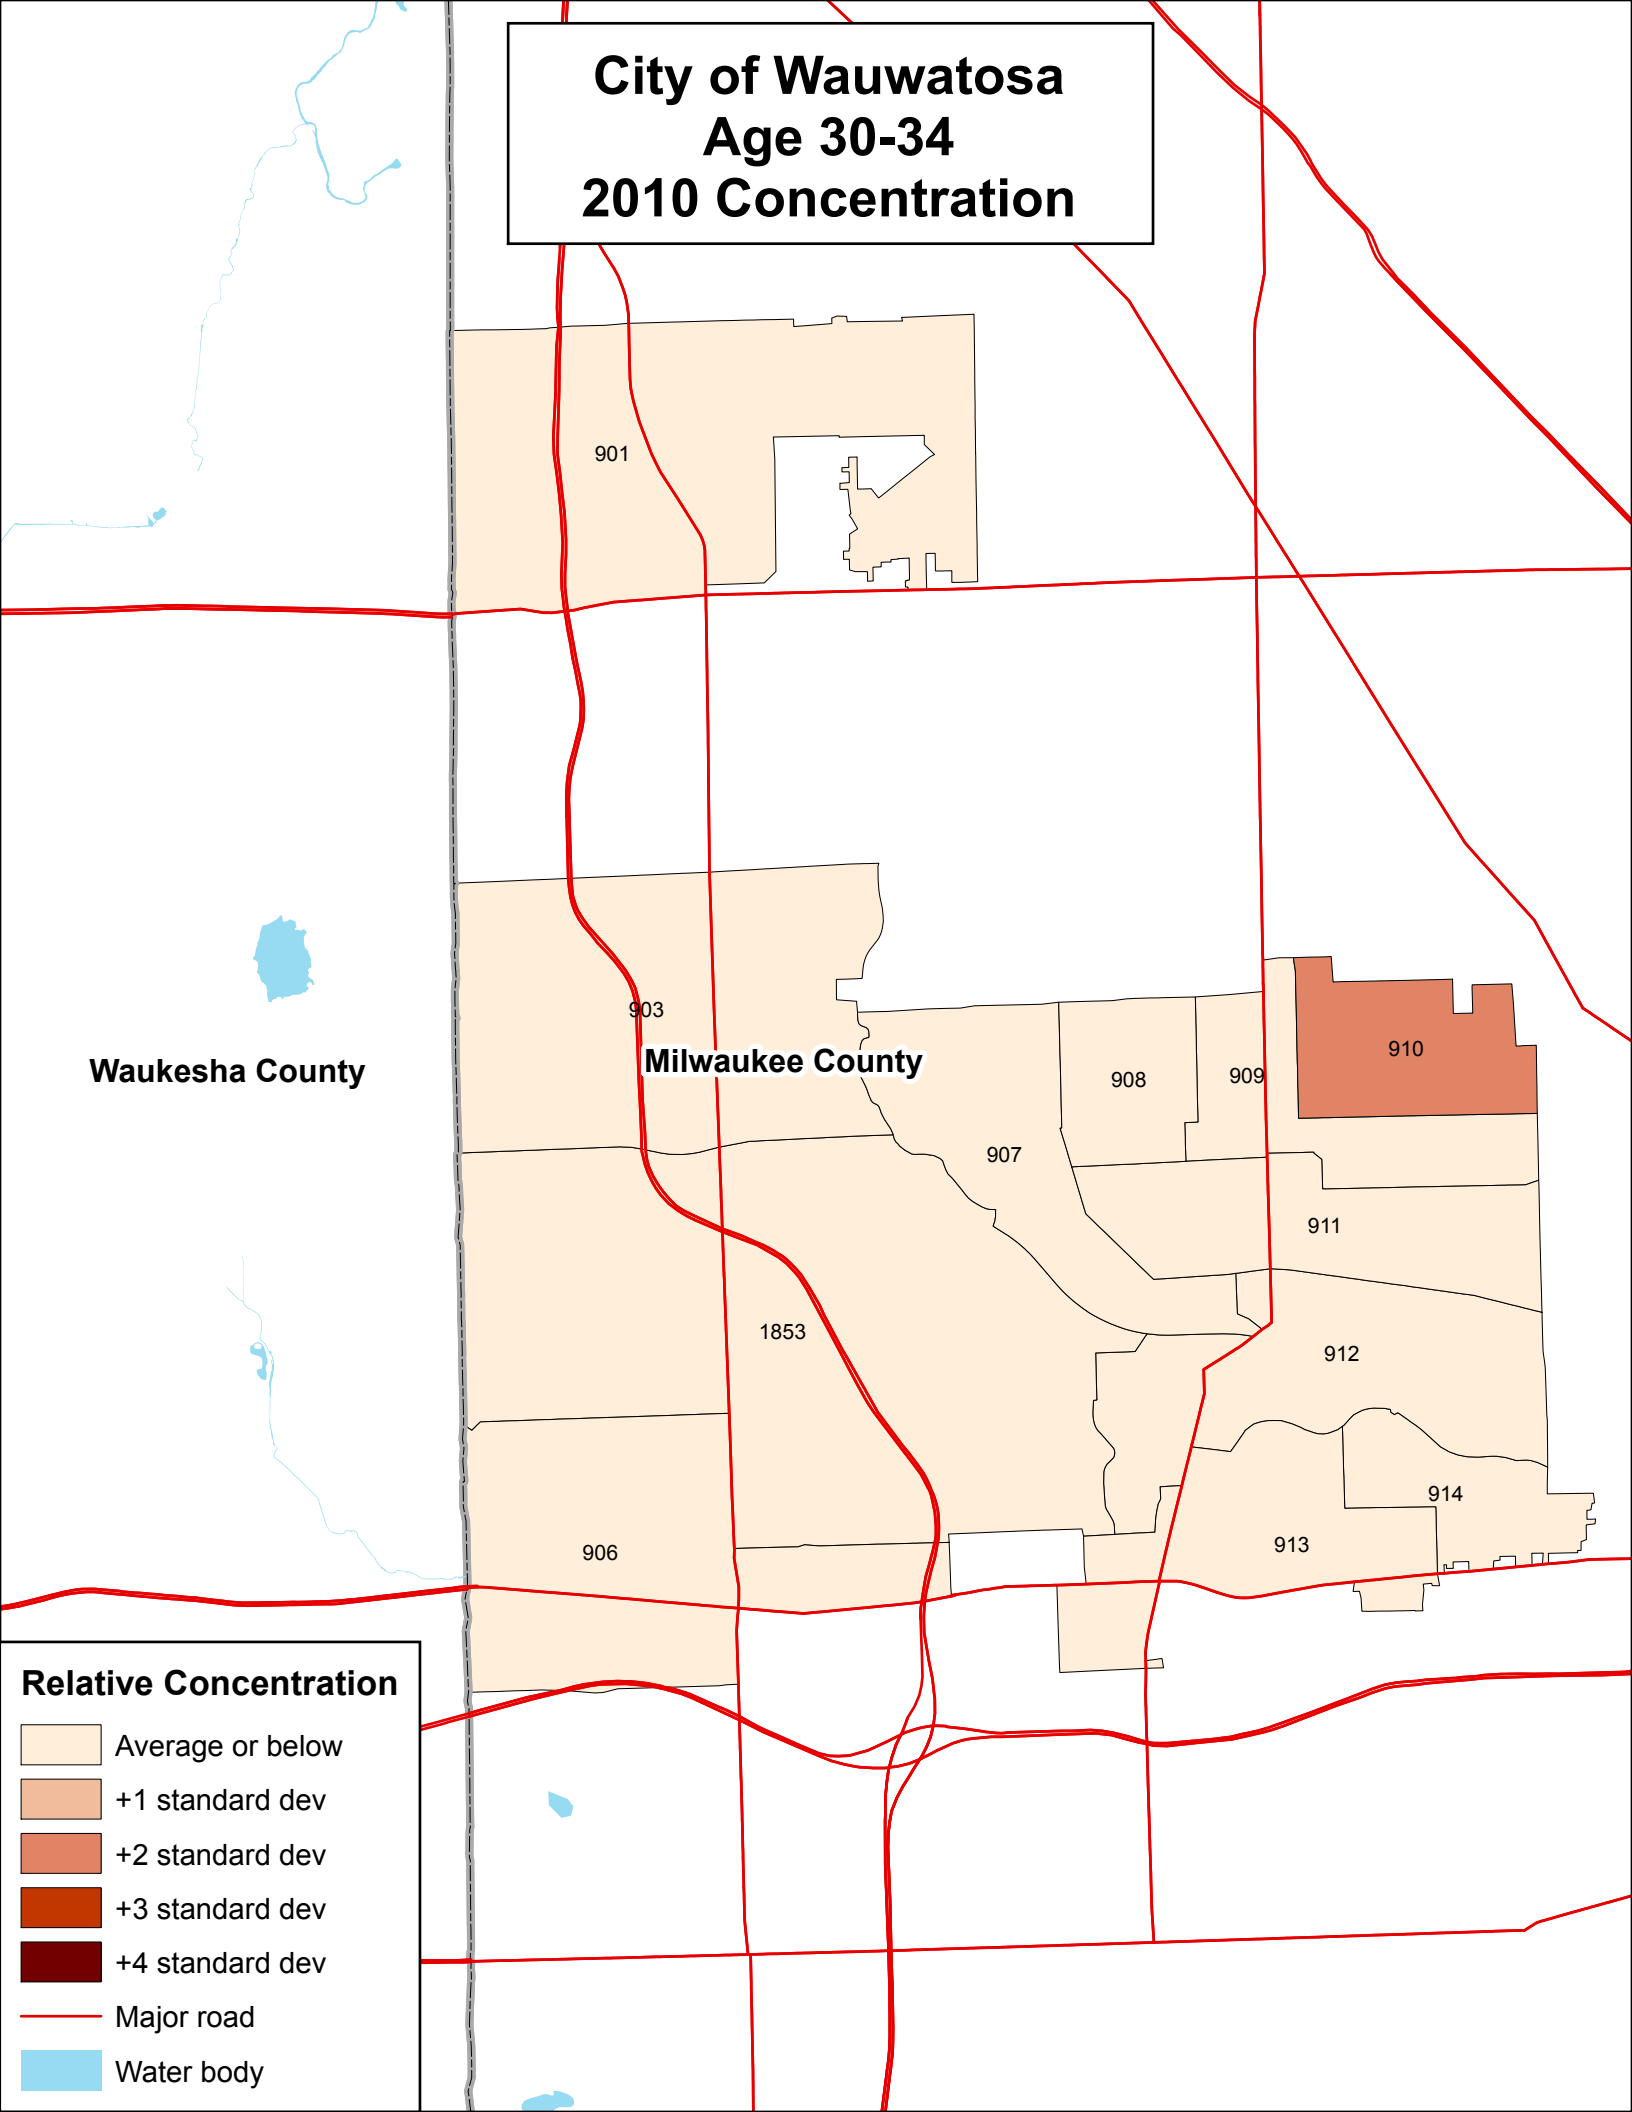

# City of Wauwatosa Age 30-34 2010 Concentration

Waukesha County

Milwaukee County

## Relative Concentration

- Average or below
- +1 standard dev
- +2 standard dev
- +3 standard dev
- +4 standard dev
- Major road
- Water body