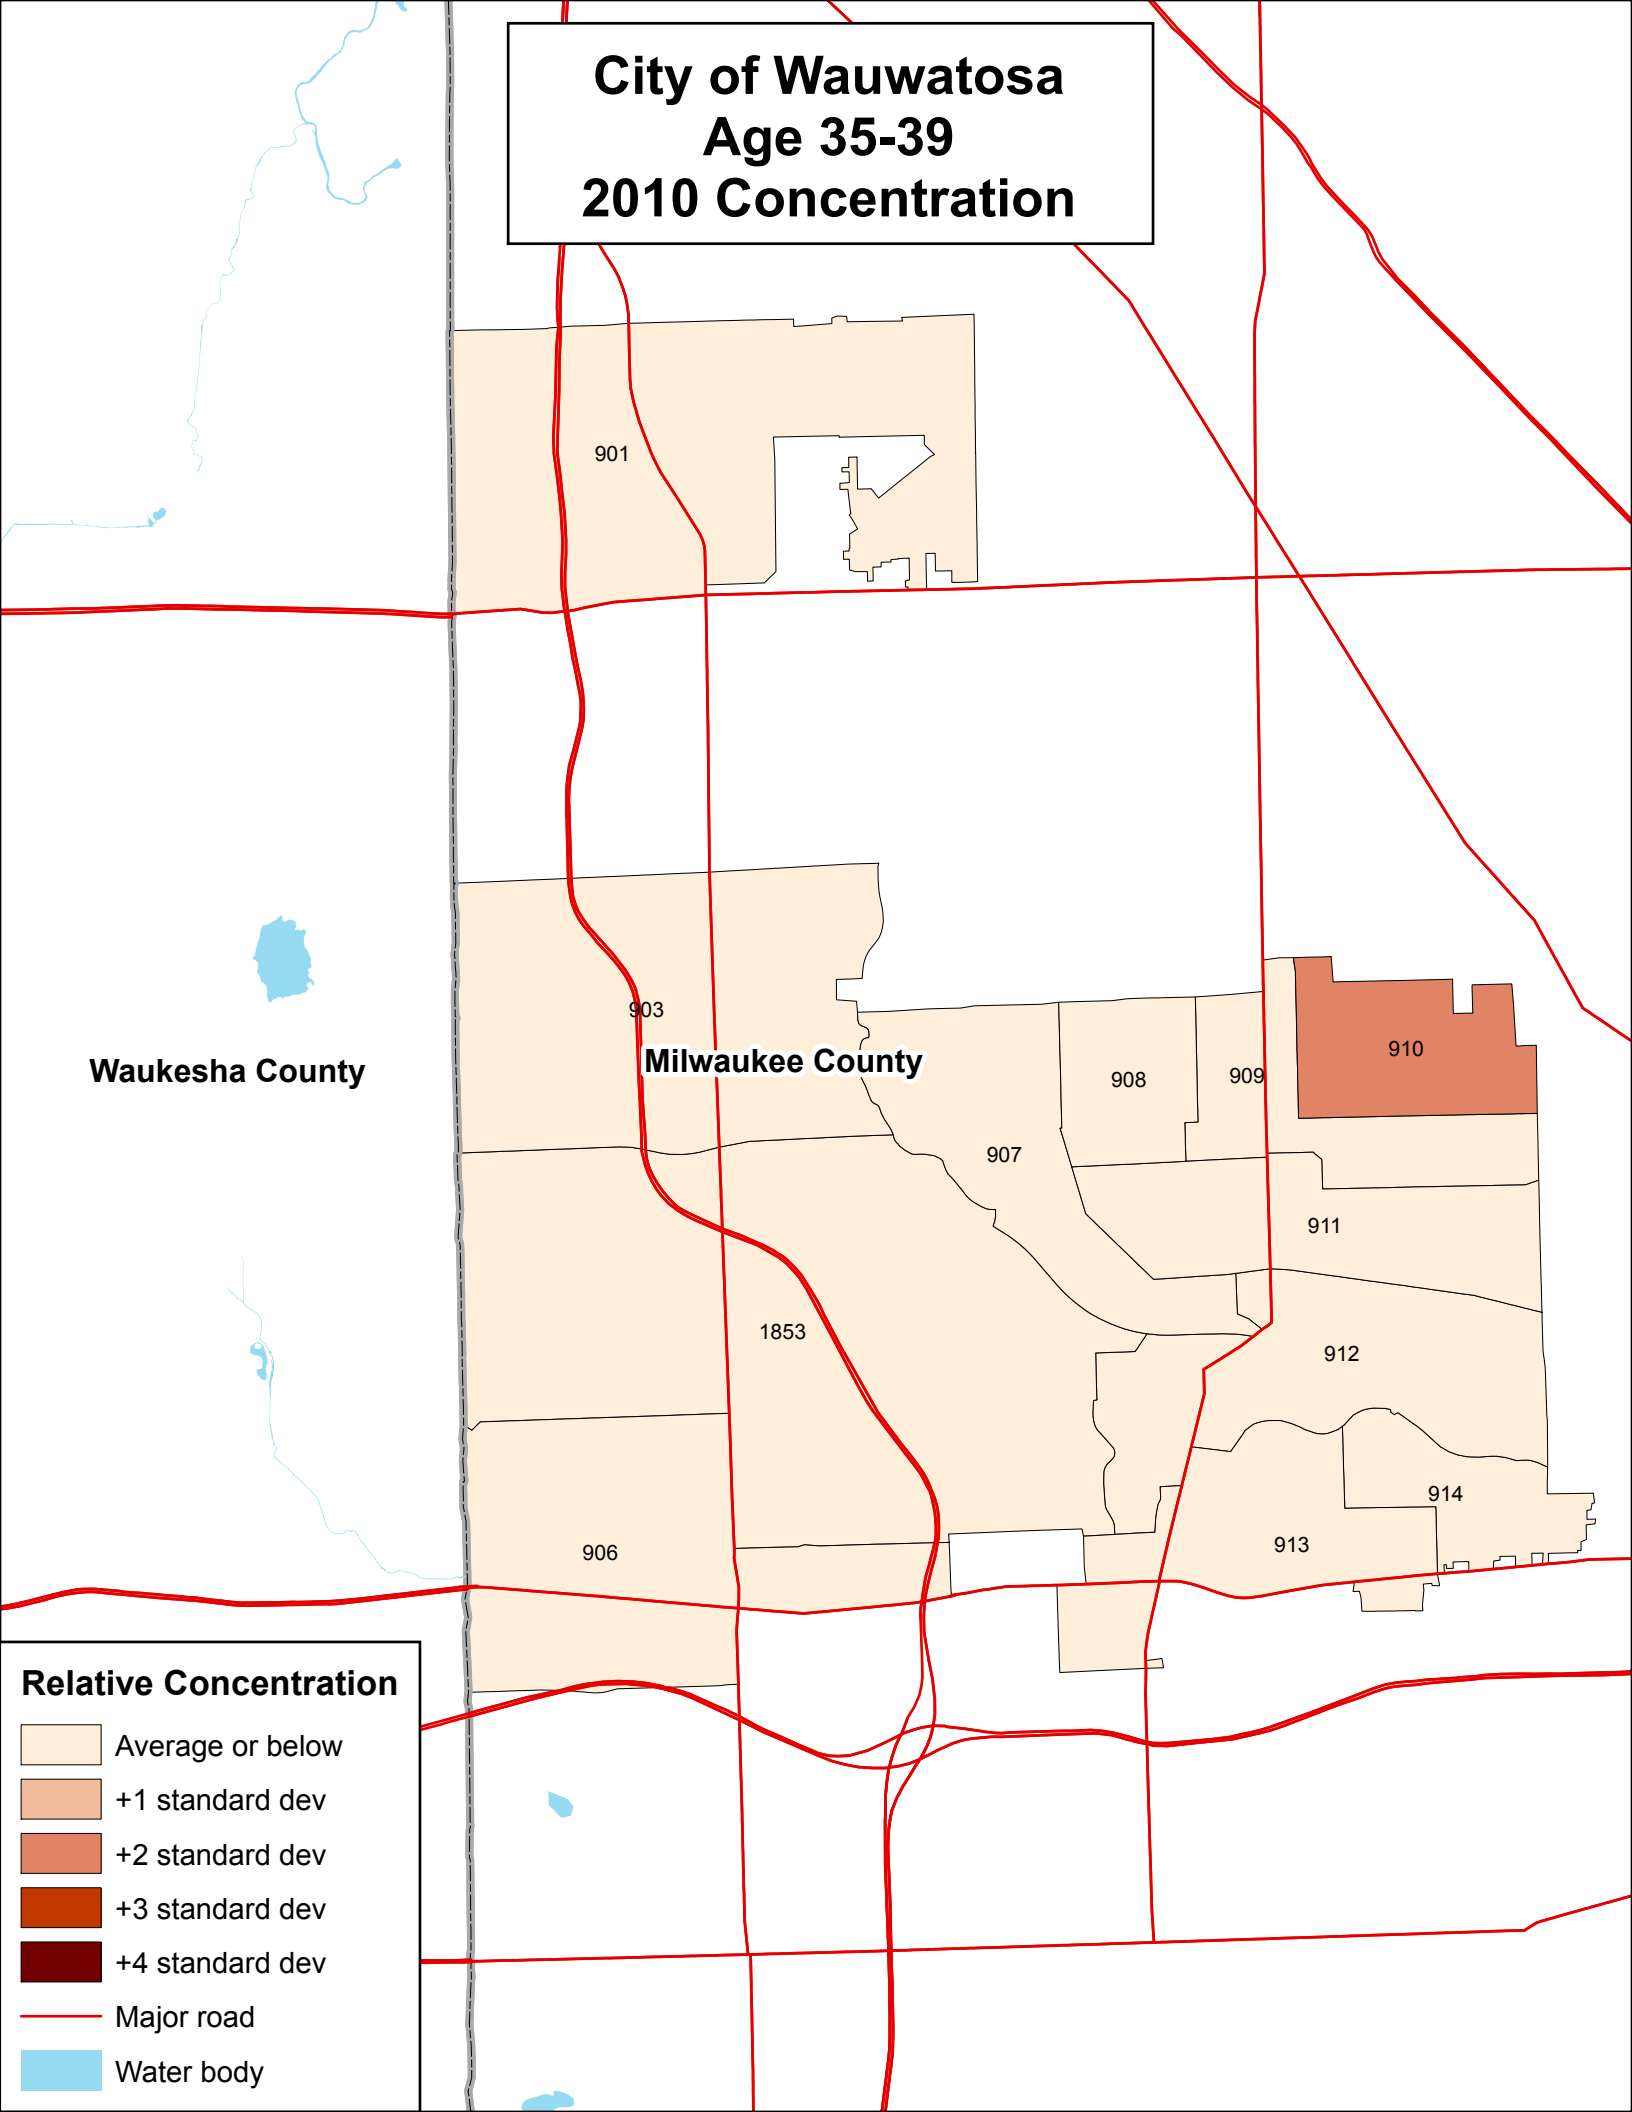

City of Wauwatosa Age 35-39 2010 Concentration

Waukesha County

Milwaukee County

Relative Concentration

- Average or below
- +1 standard dev
- +2 standard dev
- +3 standard dev
- +4 standard dev
- Major road
- Water body